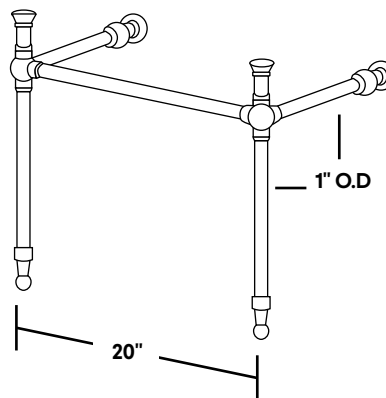

Mayfair Console Lavatory

#511/25/575 | 25" x 20 1/2" 36 1/2" Max

Cheviot Products' vitreous china lavatories are finely crafted for outstanding beauty and practicality. Fired onto each sink is a fine glaze of powdered glass to ensure a lifetime of durability, ease of cleaning, and resistance to bacteria and other microbes.

Colours
White

Drillings
8" drilling only

Console Finishes
Antique Bronze, Brushed Nickel, Chrome, and Polished Nickel.

Note
Rough-in dimensions may vary +/- 1/2" and are subject to change.
No responsibility is assumed by Cheviot Products Inc.
One Year Limited Warranty against manufacturer's defects.

Related Products

#5220 Widespread
Lavatory Faucet