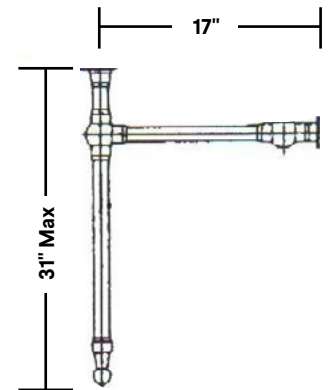

Mayfair Console Lavatory

#511/25/575 | 25" x 20 1/2" 36 1/2" Max

Cheviot Products' vitreous china lavatories are finely crafted for outstanding beauty and practicality. Fired onto each sink is a fine glaze of powdered glass to ensure a lifetime of durability, ease of cleaning, and resistance to bacteria and other microbes.

Colours
White

Drillings
8" drilling only

Console Finishes
Antique Bronze, Brushed Nickel, Chrome, and Polished Nickel.

Note
Rough-in dimensions may vary +/- 1/2" and are subject to change.
No responsibility is assumed by Cheviot Products Inc.
One Year Limited Warranty against manufacturer's defects.

Related Products

#5220 Widespread
Lavatory Faucet