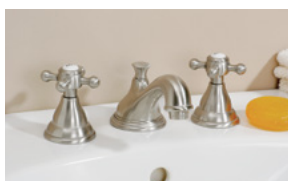

Mayfair Console Lavatory

#511/25/575 | 25" x 20 1/2" 36 1/2" Max

Cheviot Products' vitreous china lavatories are finely crafted for outstanding beauty and practicality. Fired onto each sink is a fine glaze of powdered glass to ensure a lifetime of durability, ease of cleaning, and resistance to bacteria and other microbes.

Colours
White

Drillings
8" drilling only

Console Finishes
Antique Bronze, Brushed Nickel, Chrome, and Polished Nickel.

Note
Rough-in dimensions may vary +/- 1/2" and are subject to change.
No responsibility is assumed by Cheviot Products Inc.
One Year Limited Warranty against manufacturer's defects.

Related Products

#5220 Widespread
Lavatory Faucet