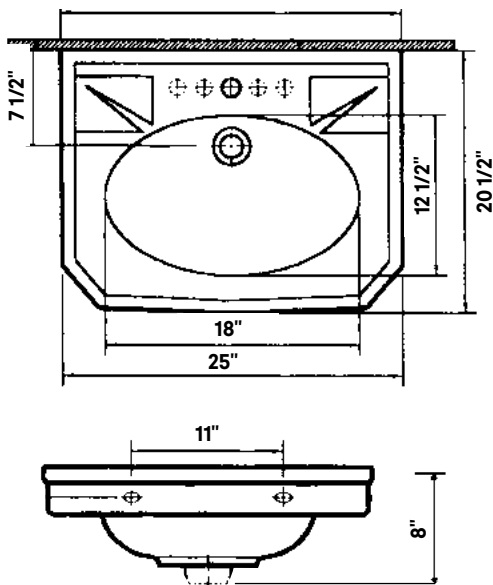

Mayfair Console Lavatory

#511/25/575 | 25" x 20 1/2" 36 1/2" Max

Cheviot Products' vitreous china lavatories are finely crafted for outstanding beauty and practicality. Fired onto each sink is a fine glaze of powdered glass to ensure a lifetime of durability, ease of cleaning, and resistance to bacteria and other microbes.

Colours
White

Drillings
8" drilling only

Console Finishes
Antique Bronze, Brushed Nickel, Chrome, and Polished Nickel.

Note
Rough-in dimensions may vary +/- 1/2" and are subject to change.
No responsibility is assumed by Cheviot Products Inc.
One Year Limited Warranty against manufacturer's defects.