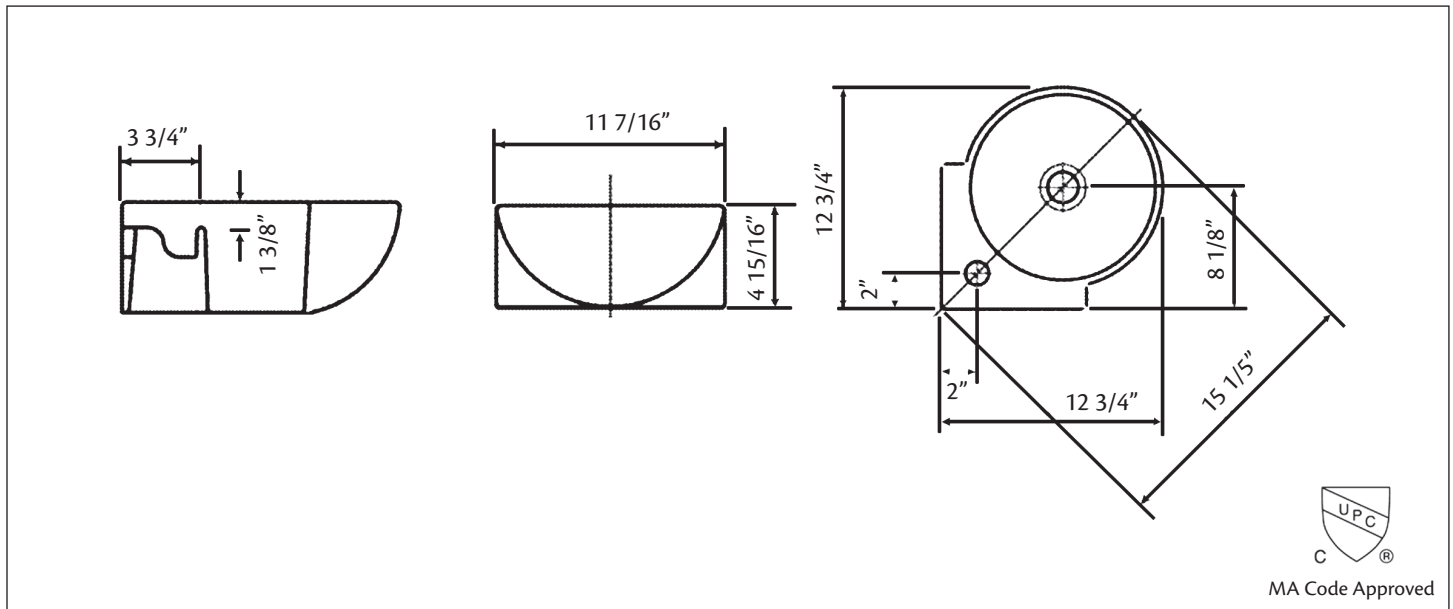

1349 CORNER Overcounter / Wall Mount Lavatory

12 3/4" x 12 3/4" x 5" O.D.

Cheviot Products' vitreous china lavatories are finely crafted for outstanding beauty and practicality. Fired onto each sink is a fine glaze of powdered glass to ensure a lifetime of durability, ease of cleaning, and resistance to bacteria and other microbes.

Colours: White

Drillings: Single hole drilling only

No overflow hole: 5297 Dome Drain must be used.

Related Products:

5214 CITY
Single Hole Faucet

5216 METRO
Single Hole Faucet

Note: Rough-in dimensions may vary +/- 1/2" and are subject to change. No responsibility is assumed by Cheviot Products Inc. One Year Limited Warranty against manufacturer's defects.