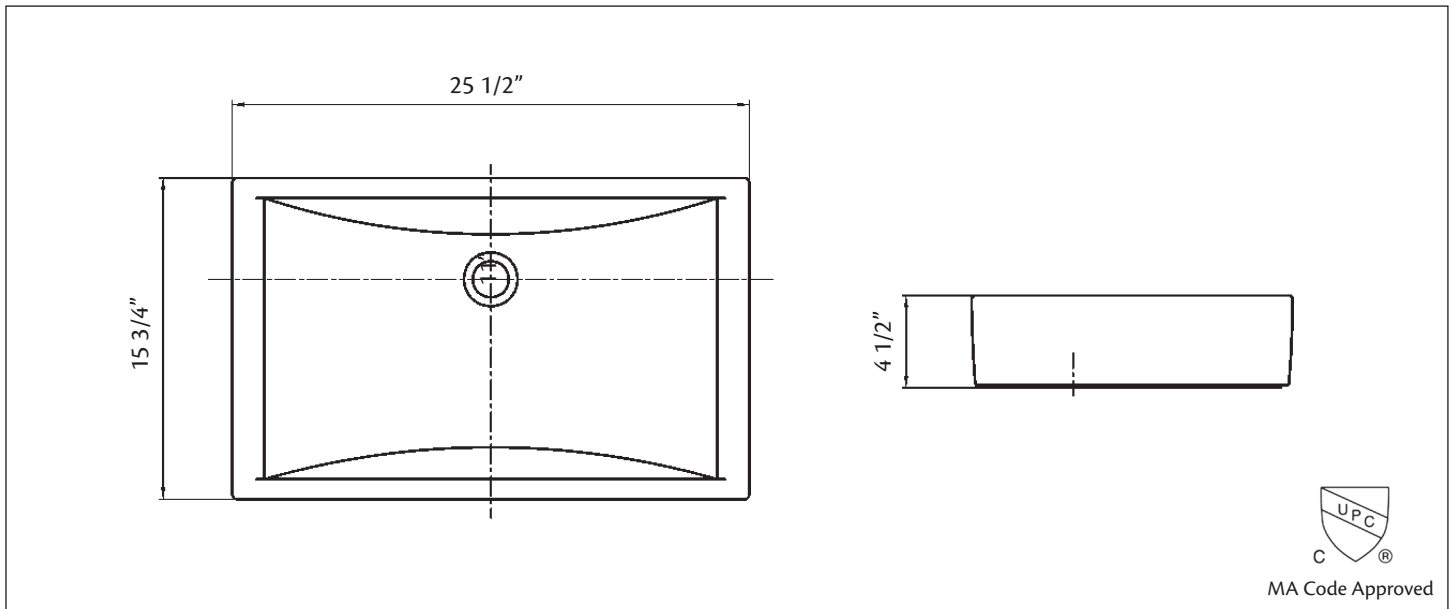

Colours: White, Biscuit

No overflow hole: 5297 Dome Drain must be used.

Related Products:

5296 THAMES
Overcounter Faucet

Note: Rough-in dimensions may vary +/- 1/2" and are subject to change. No responsibility is assumed by Cheviot Products Inc. One Year Limited Warranty against manufacturer's defects.

1605 PACIFIC Overcounter Lavatory

25 1/2" x 15 3/4" x 4 5/8" O.D.

Cheviot Products' vitreous china lavatories are finely crafted for outstanding beauty and practicality. Fired onto each sink is a fine glaze of powdered glass to ensure a lifetime of durability, ease of cleaning, and resistance to bacteria and other microbes.

Colours: White

No overflow hole: 5297 Dome Drain must be used.

Related Products:

5296 THAMES
Overcounter Faucet

Note: Rough-in dimensions may vary +/- 1/2" and are subject to change. No responsibility is assumed by Cheviot Products Inc. One Year Limited Warranty against manufacturer's defects.