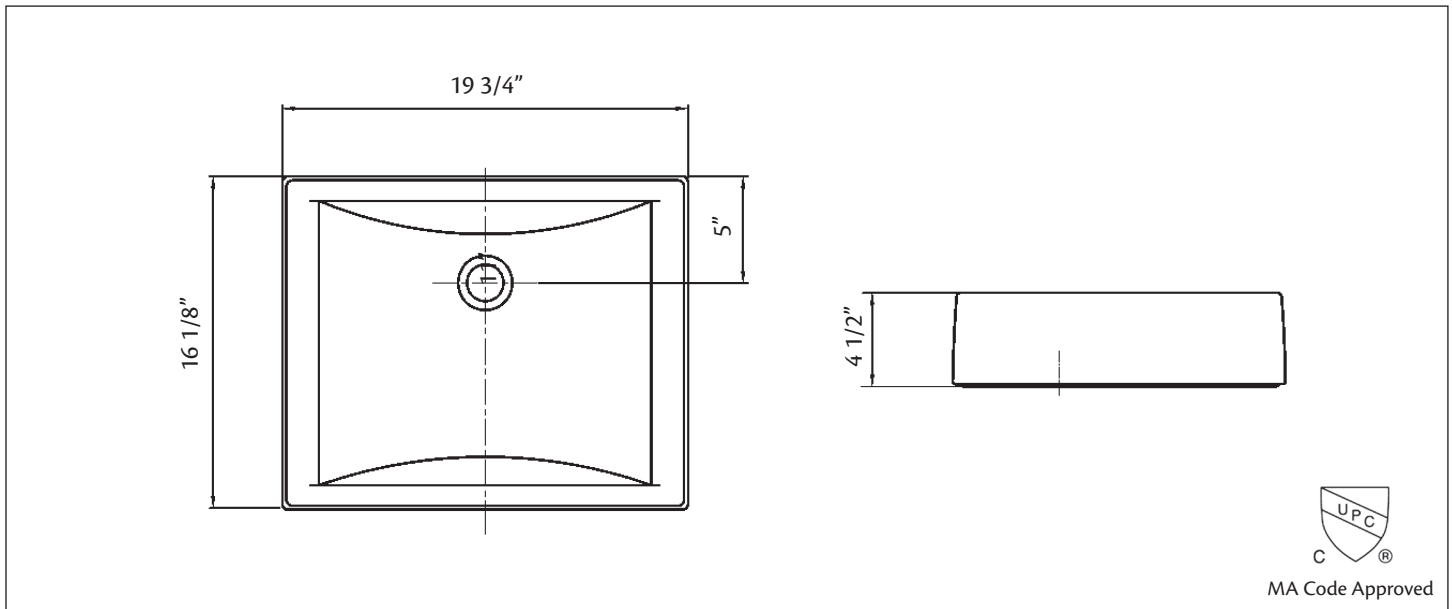

1600 PACIFIC Overcounter Lavatory

19 3/4" x 16 1/4" x 4 5/8" O.D.

Cheviot Products' vitreous china lavatories are finely crafted for outstanding beauty and practicality. Fired onto each sink is a fine glaze of powdered glass to ensure a lifetime of durability, ease of cleaning, and resistance to bacteria and other microbes.

Colours: White, Biscuit

No overflow hole: 5297 Dome Drain must be used.

Related Products:

5296 THAMES
Overcounter Faucet

Note: Rough-in dimensions may vary +/- 1/2" and are subject to change. No responsibility is assumed by Cheviot Products Inc. One Year Limited Warranty against manufacturer's defects.

1605 PACIFIC Overcounter Lavatory

25 1/2" x 15 3/4" x 4 5/8" O.D.

Cheviot Products' vitreous china lavatories are finely crafted for outstanding beauty and practicality. Fired onto each sink is a fine glaze of powdered glass to ensure a lifetime of durability, ease of cleaning, and resistance to bacteria and other microbes.

Colours: White

No overflow hole: 5297 Dome Drain must be used.

Related Products:

5296 THAMES
Overcounter Faucet

Note: Rough-in dimensions may vary +/- 1/2" and are subject to change. No responsibility is assumed by Cheviot Products Inc. One Year Limited Warranty against manufacturer's defects.