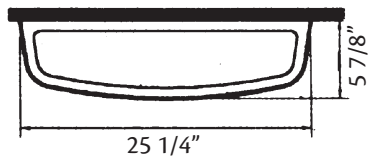

746/24 SHELF

25 1/4" x 5 7/8"

Cheviot Products' vitreous china shelves are finely crafted for outstanding beauty and practicality. Fired onto each sink is a fine glaze of powdered glass to ensure a lifetime of durability, ease of cleaning, and resistance to bacteria and other microbes.

Colours: White

Note: Rough-in dimensions may vary +/- 1/2" and are subject to change. No responsibility is assumed by Cheviot Products Inc. One Year Limited Warranty against manufacturer's defects.