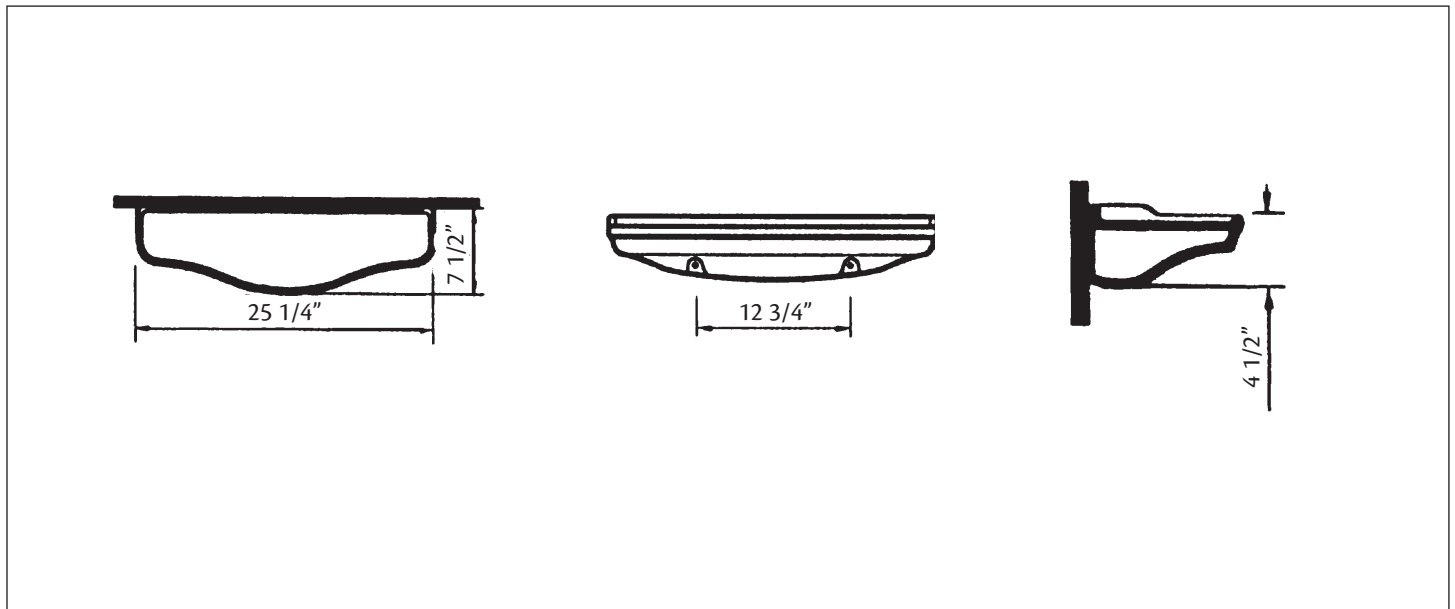

362 SHELF

25 1/4" x 7 1/2"

Cheviot Products' vitreous china shelves are finely crafted for outstanding beauty and practicality. Fired onto each sink is a fine glaze of powdered glass to ensure a lifetime of durability, ease of cleaning, and resistance to bacteria and other microbes.

Colours: White

Note: Rough-in dimensions may vary +/- 1/2" and are subject to change. No responsibility is assumed by Cheviot Products Inc. One Year Limited Warranty against manufacturer's defects.

746/20 SHELF

20 1/2" x 5 3/4"

Cheviot Products' vitreous china shelves are finely crafted for outstanding beauty and practicality. Fired onto each sink is a fine glaze of powdered glass to ensure a lifetime of durability, ease of cleaning, and resistance to bacteria and other microbes.

Colours: White

Note: Rough-in dimensions may vary +/- 1/2" and are subject to change. No responsibility is assumed by Cheviot Products Inc. One Year Limited Warranty against manufacturer's defects.