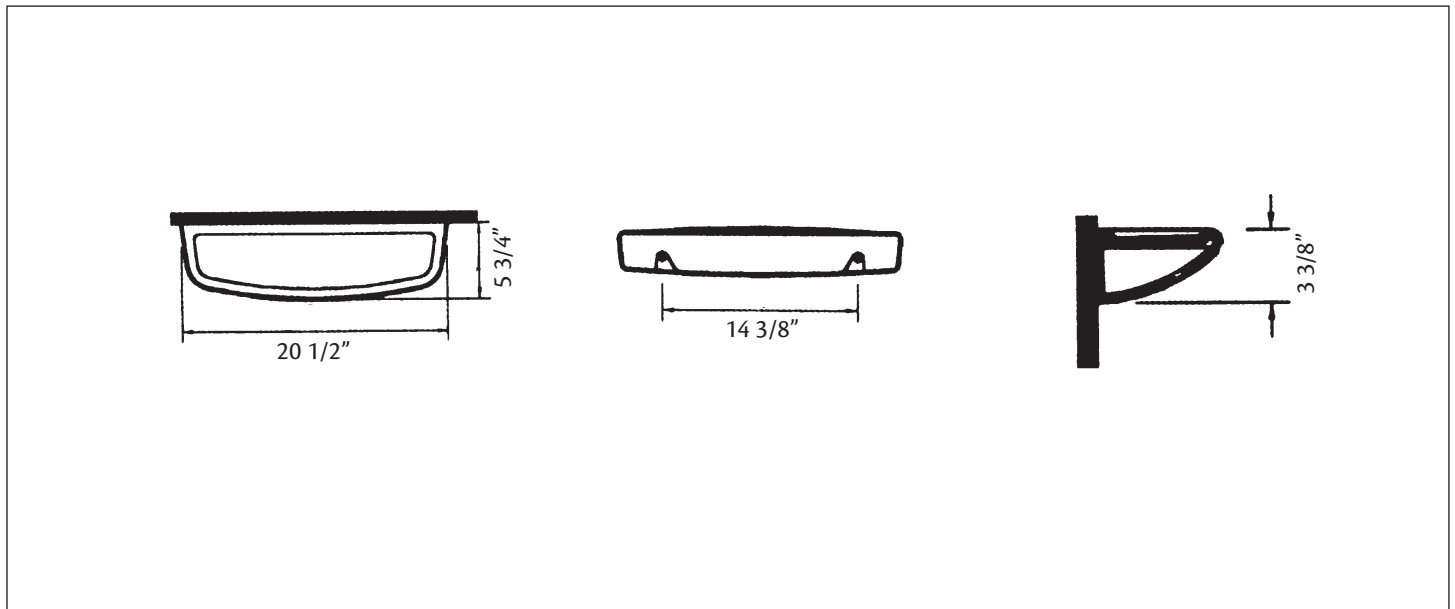

362 SHELF

25 1/4" x 7 1/2"

Cheviot Products' vitreous china shelves are finely crafted for outstanding beauty and practicality. Fired onto each sink is a fine glaze of powdered glass to ensure a lifetime of durability, ease of cleaning, and resistance to bacteria and other microbes.

Colours: White

Note: Rough-in dimensions may vary +/- 1/2" and are subject to change. No responsibility is assumed by Cheviot Products Inc. One Year Limited Warranty against manufacturer's defects.

746/20 SHELF

20 1/2" x 5 3/4"

Cheviot Products' vitreous china shelves are finely crafted for outstanding beauty and practicality. Fired onto each sink is a fine glaze of powdered glass to ensure a lifetime of durability, ease of cleaning, and resistance to bacteria and other microbes.

Colours: White

Note: Rough-in dimensions may vary +/- 1/2" and are subject to change. No responsibility is assumed by Cheviot Products Inc. One Year Limited Warranty against manufacturer's defects.

746/24 SHELF