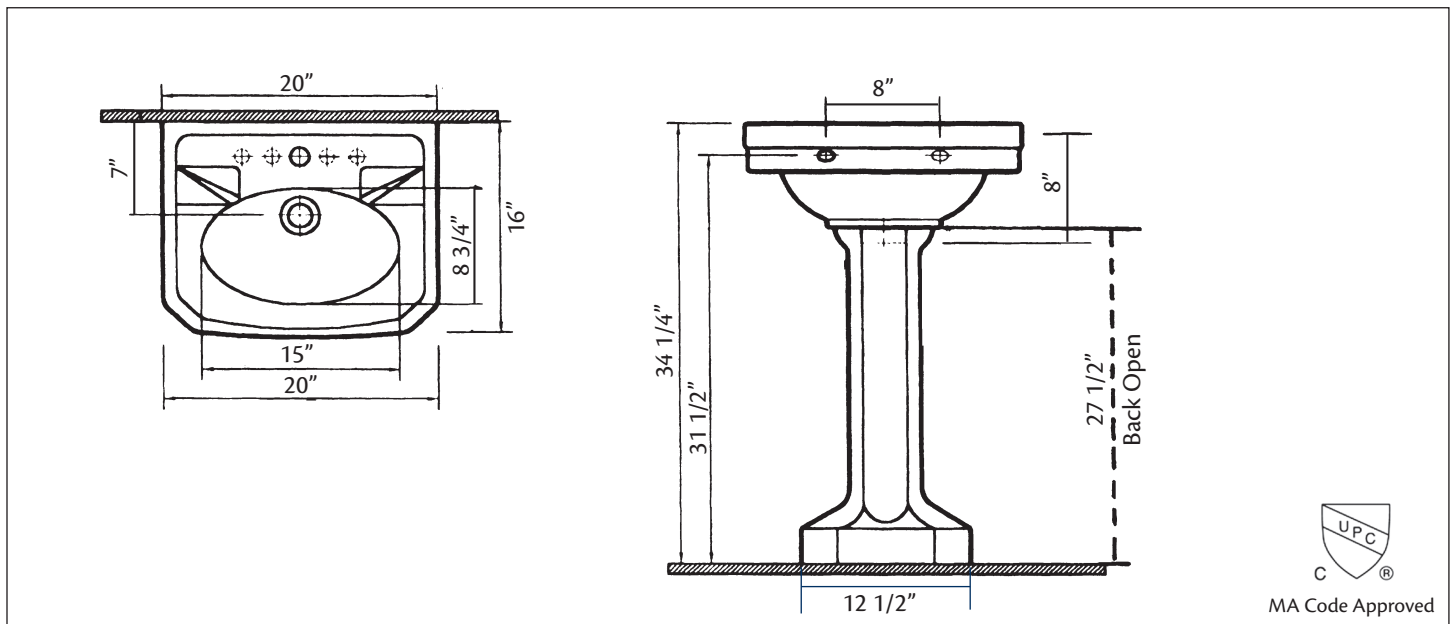

## 511/20 MAYFAIR Pedestal Lavatory

20" x 16" x 34 1/4"

*Cheviot Products' vitreous china lavatories are finely crafted for outstanding beauty and practicality. Fired onto each sink is a fine glaze of powdered glass to ensure a lifetime of durability, ease of cleaning, and resistance to bacteria and other microbes.*

**Colours:** White

**Drillings:** Single hole, 4" and 8" drilling

### Related Products:

**5220 Widespread  
Lavatory Faucet**

**5236 4" Centreset  
Faucet**

**5289 SEINE  
Single Hole Faucet**

**5291 THAMES  
Single Hole Faucet**

**Note:** Rough-in dimensions may vary +/- 1/2" and are subject to change. No responsibility is assumed by Cheviot Products Inc. One Year Limited Warranty against manufacturer's defects.

### Related Products:

**5220 Widespread  
 Lavatory Faucet**

**Note:** Rough-in dimensions may vary +/- 1/2" and are subject to change. No responsibility is assumed by Cheviot Products Inc. One Year Limited Warranty against manufacturer's defects.