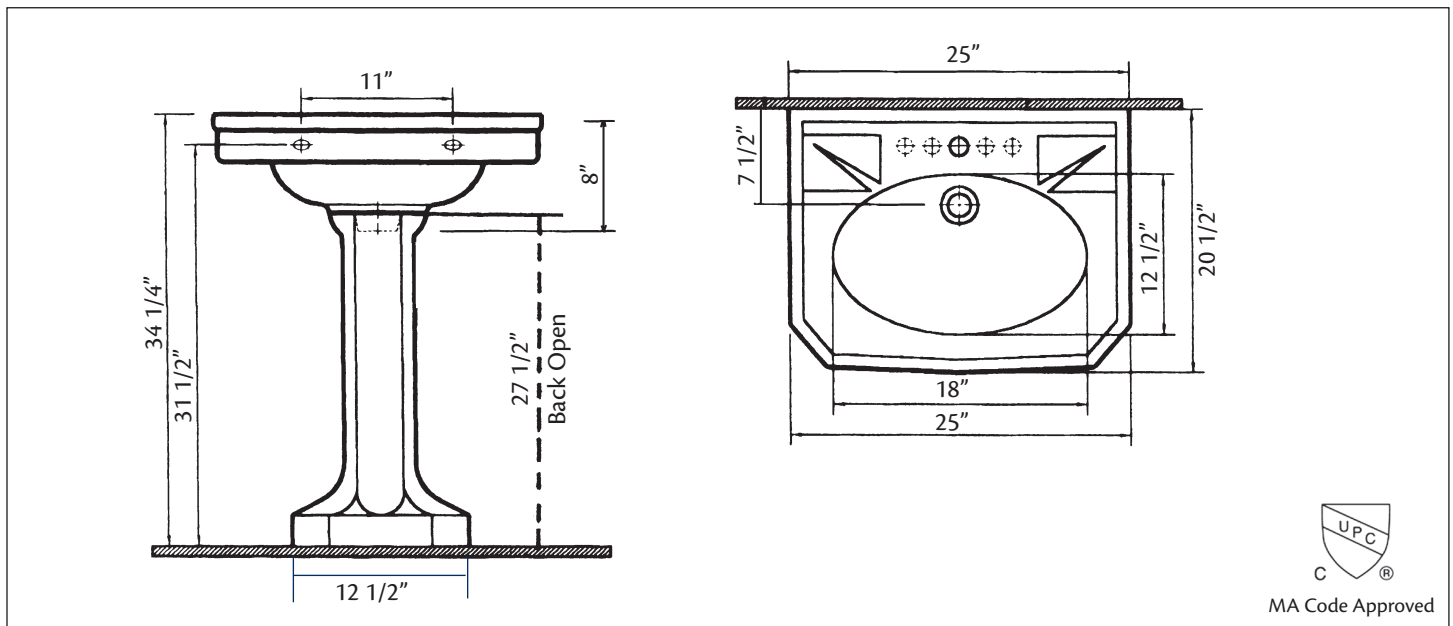

## 511/20 MAYFAIR Pedestal Lavatory

20" x 16" x 34 1/4"

*Cheviot Products' vitreous china lavatories are finely crafted for outstanding beauty and practicality. Fired onto each sink is a fine glaze of powdered glass to ensure a lifetime of durability, ease of cleaning, and resistance to bacteria and other microbes.*

### Related Products:

**5220 Widespread  
Lavatory Faucet**

**5236 4" Centreset  
Faucet**

**5289 SEINE  
Single Hole Faucet**

**5291 THAMES  
Single Hole Faucet**

**Note:** Rough-in dimensions may vary +/- 1/2" and are subject to change. No responsibility is assumed by Cheviot Products Inc. One Year Limited Warranty against manufacturer's defects.

## 511/25 MAYFAIR Pedestal Lavatory

25" x 20 1/2" x 34"

*Cheviot Products' vitreous china lavatories are finely crafted for outstanding beauty and practicality. Fired onto each sink is a fine glaze of powdered glass to ensure a lifetime of durability, ease of cleaning, and resistance to bacteria and other microbes.*

### Related Products:

**5220 Widespread  
 Lavatory Faucet**

**Note:** Rough-in dimensions may vary +/- 1/2" and are subject to change. No responsibility is assumed by Cheviot Products Inc. One Year Limited Warranty against manufacturer's defects.