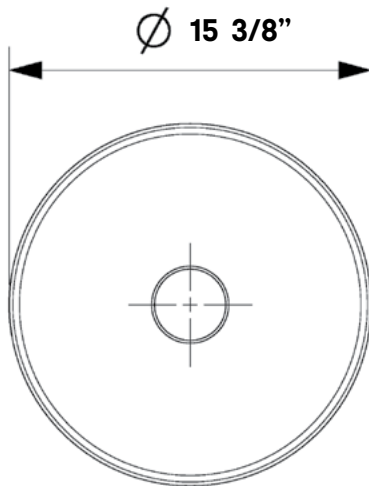

#1280-GR Shown

Flow Vessel Sink

#1280 | 15 3/8" x 15 3/8" x 5 1/8"

FLOW represents the next generation in bathroom ceramics technology. Applying the latest innovations, we have been able to present a sink with an exceptionally thin rim profile and hard glazing in both white and graphite.

Construction

Vitreous China Construction

Drillings

No Faucet Holes

No overflow hole. #5297

Umbrella Drain must be used.

Colours

White, Graphite

Note

Rough-in dimensions may vary +/- 1/2" and are subject to change.

No responsibility is assumed by Cheviot Products Inc. One Year Limited Warranty against manufacturer's defects.

5 1/8"

Related Products