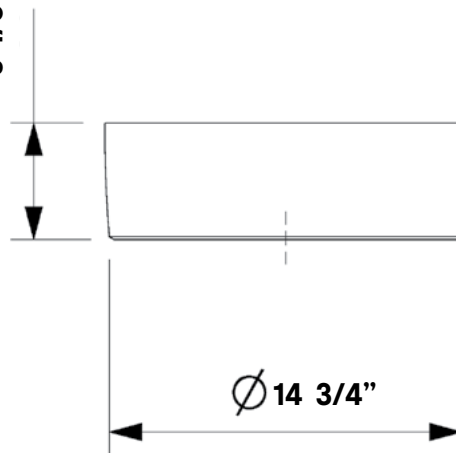

#1280-GR Shown

Flow Vessel Sink

#1280 | 15 3/8" x 15 3/8" x 5 1/8"

FLOW represents the next generation in bathroom ceramics technology. Applying the latest innovations, we have been able to present a sink with an exceptionally thin rim profile and hard glazing in both white and graphite.

Construction

Vitreous China Construction

Drillings

No Faucet Holes

No overflow hole. #5297

Umbrella Drain must be used.

Colours

White, Graphite

Note

Rough-in dimensions may vary +/- 1/2" and are subject to change.

No responsibility is assumed by Cheviot Products Inc. One Year Limited Warranty against manufacturer's defects.

5 1/8"

Related Products