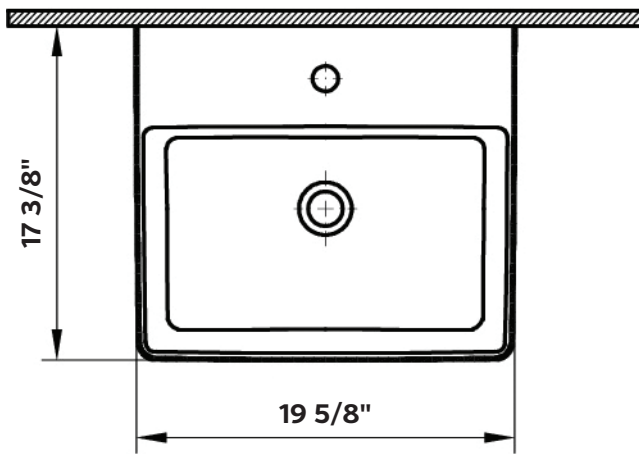

## NUO 2 Vessel Sink

#1292 | 19 5/8" x 17 3/8" x 4 7/8"

Cheviot Products fireclay lavatories are finely crafted for outstanding beauty and practicality. Fired onto each sink is a fine glaze of powdered glass to ensure a lifetime of durability, ease of cleaning, and resistance to bacteria and other microbes.

**Construction**  
Fireclay

**Drillings**  
Single Faucet Hole  
With overflow hole

**Colours**  
Gloss White

**Note**  
Rough-in dimensions may vary +/- 1/2" and are subject to change. No responsibility is assumed by Cheviot Products Inc. One Year Limited Warranty against manufacturer's defects.