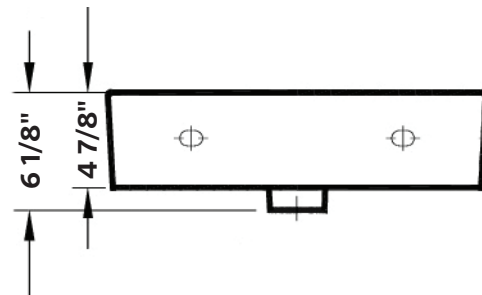

Wall Mount Option