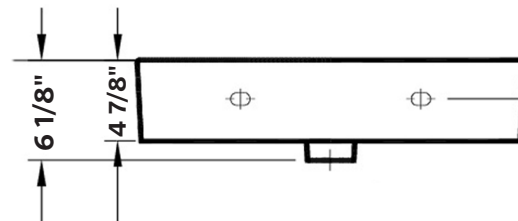

## NUO 2 Vessel Sink

#1293 | 23 5/8" x 14" x 4 7/8"

Cheviot Products fireclay lavatories are finely crafted for outstanding beauty and practicality. Fired onto each sink is a fine glaze of powdered glass to ensure a lifetime of durability, ease of cleaning, and resistance to bacteria and other microbes.

**Construction**  
Fireclay

**Drillings**  
Single Faucet Hole  
8" Faucet Hole

With overflow hole

**Colours**  
Gloss White

**Note**  
Rough-in dimensions may vary +/- 1/2" and are subject to change. No responsibility is assumed by Cheviot Products Inc. One Year Limited Warranty against manufacturer's defects.