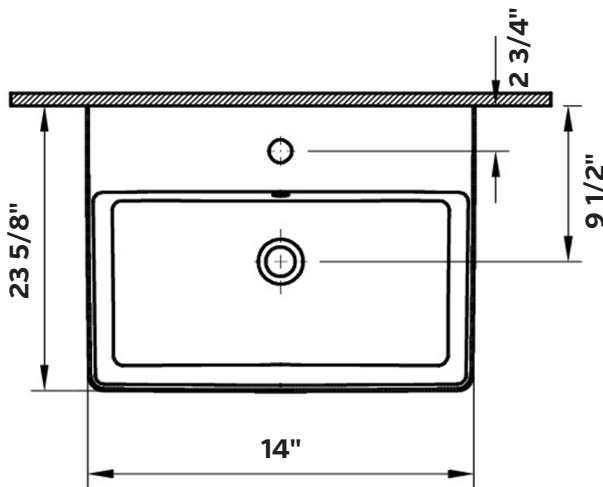

## NUO 2 Vessel Sink

#1293 | 23 5/8" x 14" x 4 7/8"

Cheviot Products fireclay lavatories are finely crafted for outstanding beauty and practicality. Fired onto each sink is a fine glaze of powdered glass to ensure a lifetime of durability, ease of cleaning, and resistance to bacteria and other microbes.

**Construction**  
Fireclay

**Drillings**  
Single Faucet Hole  
8" Faucet Hole

With overflow hole

**Colours**  
Gloss White

**Note**  
Rough-in dimensions may vary +/- 1/2" and are subject to change. No responsibility is assumed by Cheviot Products Inc. One Year Limited Warranty against manufacturer's defects.