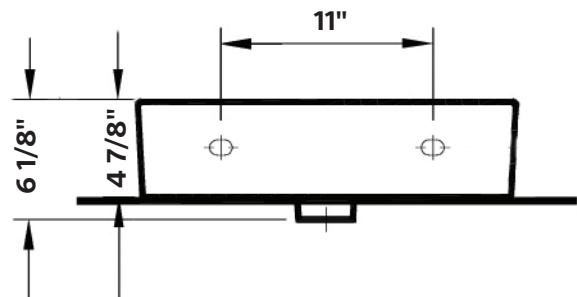

NUO 2 Vessel Sink

#1292 | 19 5/8" x 17 3/8" x 4 7/8"

Cheviot Products fireclay lavatories are finely crafted for outstanding beauty and practicality. Fired onto each sink is a fine glaze of powdered glass to ensure a lifetime of durability, ease of cleaning, and resistance to bacteria and other microbes.

Construction
Fireclay

Drillings
Single Faucet Hole
With overflow hole

Colours
Gloss White

Note
Rough-in dimensions may vary +/- 1/2" and are subject to change. No responsibility is assumed by Cheviot Products Inc. One Year Limited Warranty against manufacturer's defects.