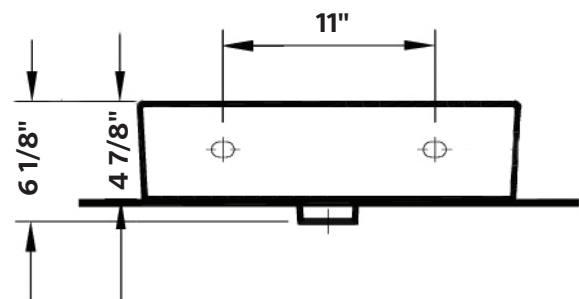

#1292-WH-1 Shown

NUO 2 Vessel Sink

#1292 | 19 5/8" x 17 3/8" x 4 7/8"

Cheviot Products fireclay lavatories are finely crafted for outstanding beauty and practicality. Fired onto each sink is a fine glaze of powdered glass to ensure a lifetime of durability, ease of cleaning, and resistance to bacteria and other microbes.

Construction
Fireclay

Drillings
Single Faucet Hole
With overflow hole

Colours
Gloss White

Note
Rough-in dimensions may vary +/- 1/2" and are subject to change. No responsibility is assumed by Cheviot Products Inc. One Year Limited Warranty against manufacturer's defects.

For wall mount application, see #1295 Nuo 2 Sink

#1293-WH-1 Shown

NUO 2 Vessel Sink

#1293 | 23 5/8" x 14" x 4 7/8"

Cheviot Products fireclay lavatories are finely crafted for outstanding beauty and practicality. Fired onto each sink is a fine glaze of powdered glass to ensure a lifetime of durability, ease of cleaning, and resistance to bacteria and other microbes.

Construction
Fireclay

Drillings
Single Faucet Hole
8" Faucet Hole

With overflow hole

Colours
Gloss White

Note
Rough-in dimensions may vary +/- 1/2" and are subject to change. No responsibility is assumed by Cheviot Products Inc. One Year Limited Warranty against manufacturer's defects.