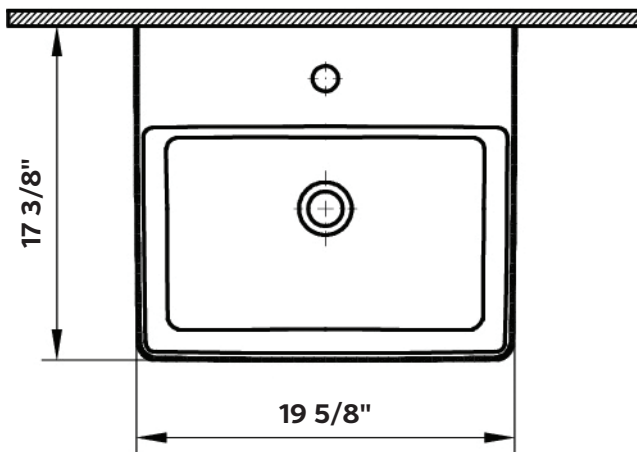

#1292-WH-1 Shown

NUO 2 Vessel Sink

#1292 | 19 5/8" x 17 3/8" x 4 7/8"

Cheviot Products fireclay lavatories are finely crafted for outstanding beauty and practicality. Fired onto each sink is a fine glaze of powdered glass to ensure a lifetime of durability, ease of cleaning, and resistance to bacteria and other microbes.

Construction
Fireclay

Drillings
Single Faucet Hole
With overflow hole

Colours
Gloss White

Note
Rough-in dimensions may vary +/- 1/2" and are subject to change. No responsibility is assumed by Cheviot Products Inc. One Year Limited Warranty against manufacturer's defects.

For wall mount application, see #1295 Nuo 2 Sink

#1293-WH-1 Shown

NUO 2 Vessel Sink

#1293 | 23 5/8" x 14" x 4 7/8"

Cheviot Products fireclay lavatories are finely crafted for outstanding beauty and practicality. Fired onto each sink is a fine glaze of powdered glass to ensure a lifetime of durability, ease of cleaning, and resistance to bacteria and other microbes.

Construction
Fireclay

Drillings
Single Faucet Hole
8" Faucet Hole

With overflow hole

Colours
Gloss White

Note
Rough-in dimensions may vary +/- 1/2" and are subject to change. No responsibility is assumed by Cheviot Products Inc. One Year Limited Warranty against manufacturer's defects.